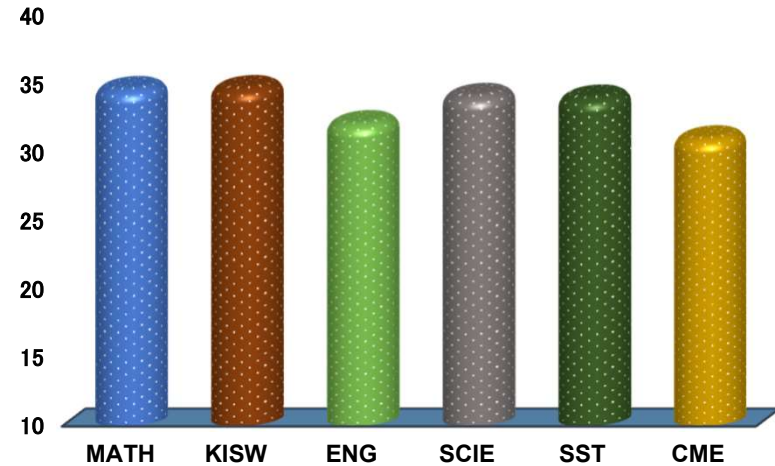

MAKABE HILLTOP

REGION: DAR ES SALAAM

SCHOOL AVERAGE

33.4

DISTRICT: UBUNGO

SUBJECT AND GRADE PERFORMANCE ANALYSIS

SUBJECT RANKING

KISWAHILI	34.6	69%	1
MATHEMATICS	34.6	69%	2
SCIENCE	34.1	68%	3
SOCIAL STUDIES	33.9	68%	4
ENGLISH	32.1	64%	5
CIVIC AND MORAL EDUCATION	31.0	62%	6

SUBJECT GRADE ANALYSIS

SUBJECT/GRADE	A	B	C	D	F
MATHEMATICS	6	15	7	1	0
KISWAHILI	4	19	6	0	0
ENGLISH	4	11	11	3	0
SCIENCE	3	16	10	0	0
SOCIAL STUDIES	3	18	8	0	0
CIVIC AND MORAL	2	13	12	2	0

OVERALL GRADE ANALYSIS

Grade	Count	Total	Percentage
A	4	29	5%
B	17		21%
C	8		10%
D	0		0%
F	0		0%

CHART SUBJECT ANALYSIS

BOYS VS GIRLS PERFORMANCE

	SAT		SAT	29
	13		16	
	31%		35%	

Category	Count	Percentage
REGISTERED	29	100%
SEATED	29	100%
ABSENTEES	0	0%
PASSED	29	100%
FAILED	0	0%